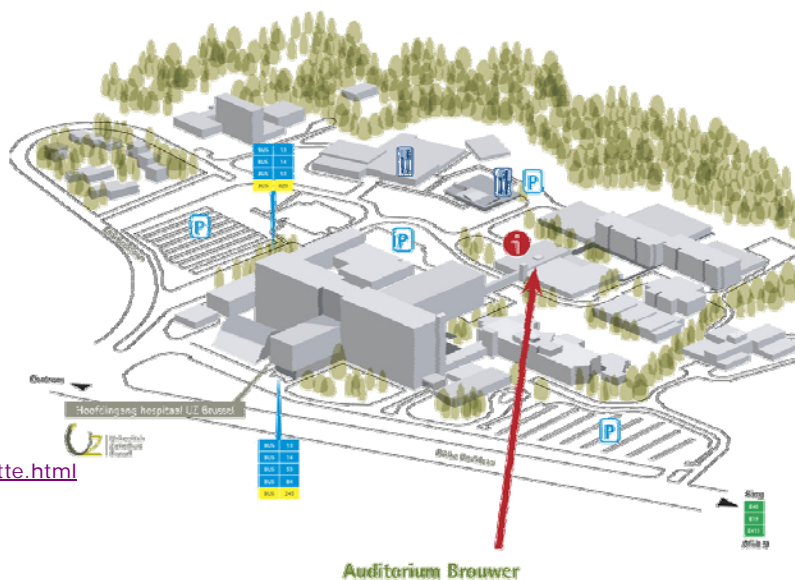

### Location, access and parking

Vrije Universiteit Brussel  
Campus Jette - Faculty of Medicine and Pharmacy  
Auditorium 'Brouwer'  
Laarbeeklaan 103  
1090 Brussels

The auditorium 'Brouwer' is in the building of  
the Central Faculty Reception (building A),  
located directly behind the University Hospital.

To enlarge the Campus Jette image go to  
<http://www.vub.ac.be/freemasons-and-enlightenment/jette.html>

Auditorium Brouwer

GPS Coordinates : N 50 53 14.3, E 4 18 20

#### Car

- Take exit 9 on RO (Brussels' Ring)
- Follow directions to UZ Brussel
- The medical faculty is located behind the university hospital campus UZ Brussel
- Auditorium Brouwer is situated near the main entrance (Building A)

### Parking: please use the barcode

Participants at the conference can park their car on the campus Jette. For this purpose **the barcode** below can be printed for use at the electronically protected entrance.